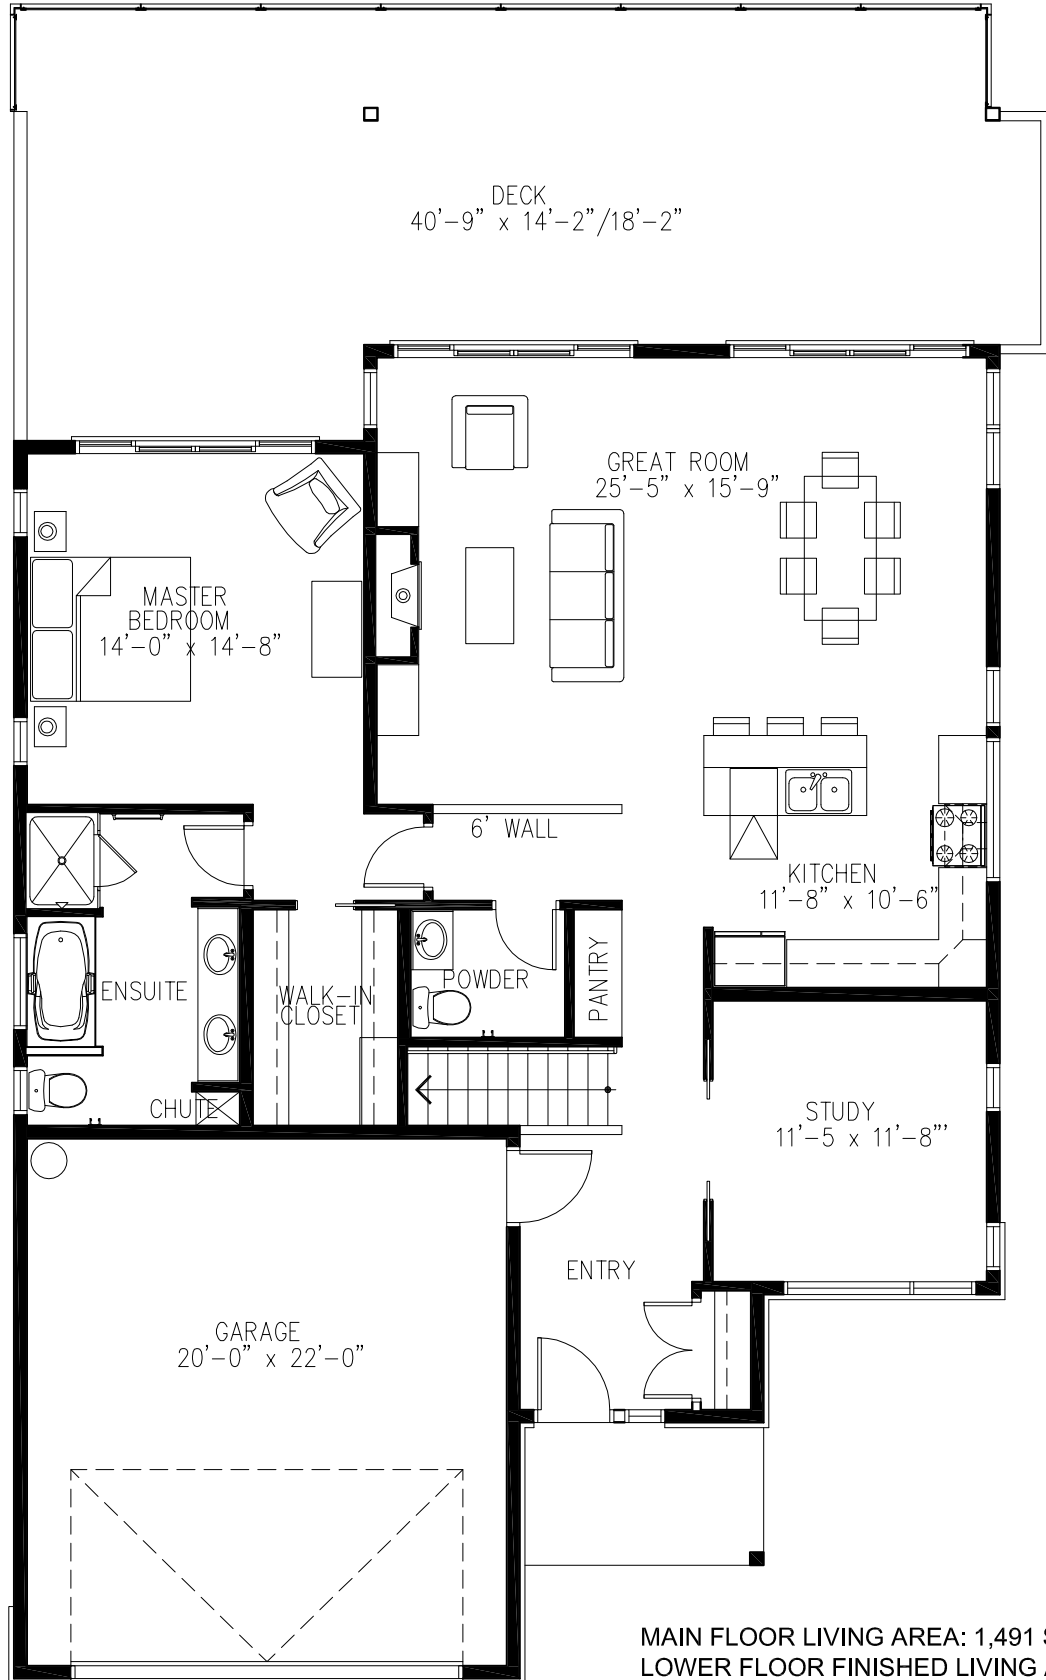

  
**Acadia**    **ADVENTURE BAY**    **Version 7**

MAIN FLOOR LIVING AREA: 1,491 SF  
 LOWER FLOOR FINISHED LIVING AREA: 1024 SF  
 TOTAL HOUSE LIVING AREA: 2,515 SF  
 GARAGE: 468 SF