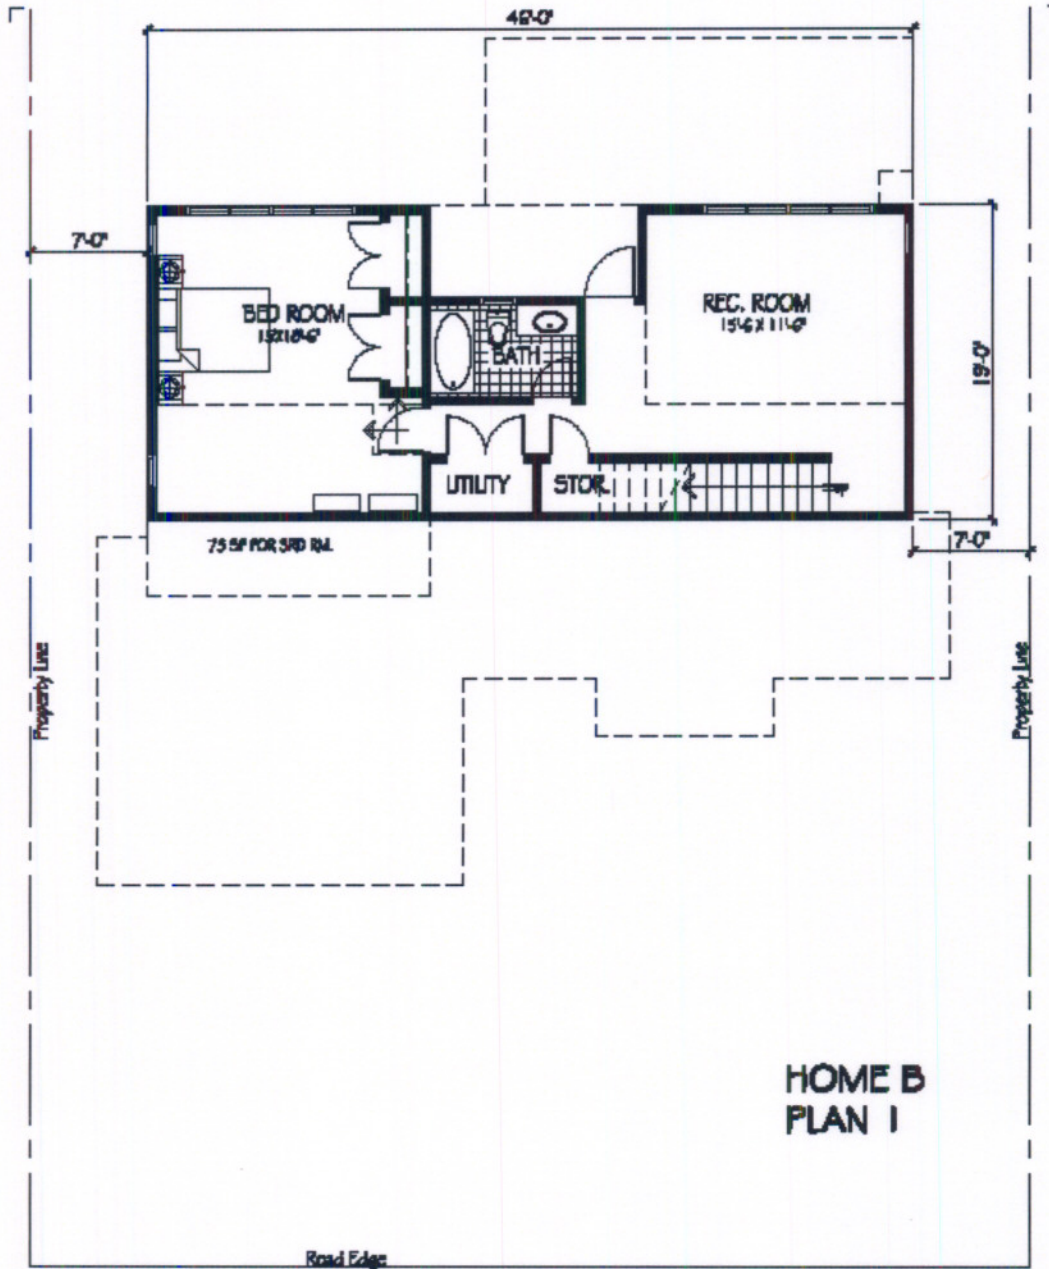

ADVENTURE BAY HOMES

TAVISTOCK PROPERTIES LTD.

APRIL 2005

HOME B

ELEVATION 1

SCALE : $\frac{1}{8}'' = 1'-0''$

ADVENTURE BAY HOMES

TAVISTOCK PROPERTIES LTD.

APRIL 2005

LOWER FLOOR = 874 SF

TOTAL AREA = 2088 SF

SCALE : $\frac{1}{8}'' = 1'-0''$