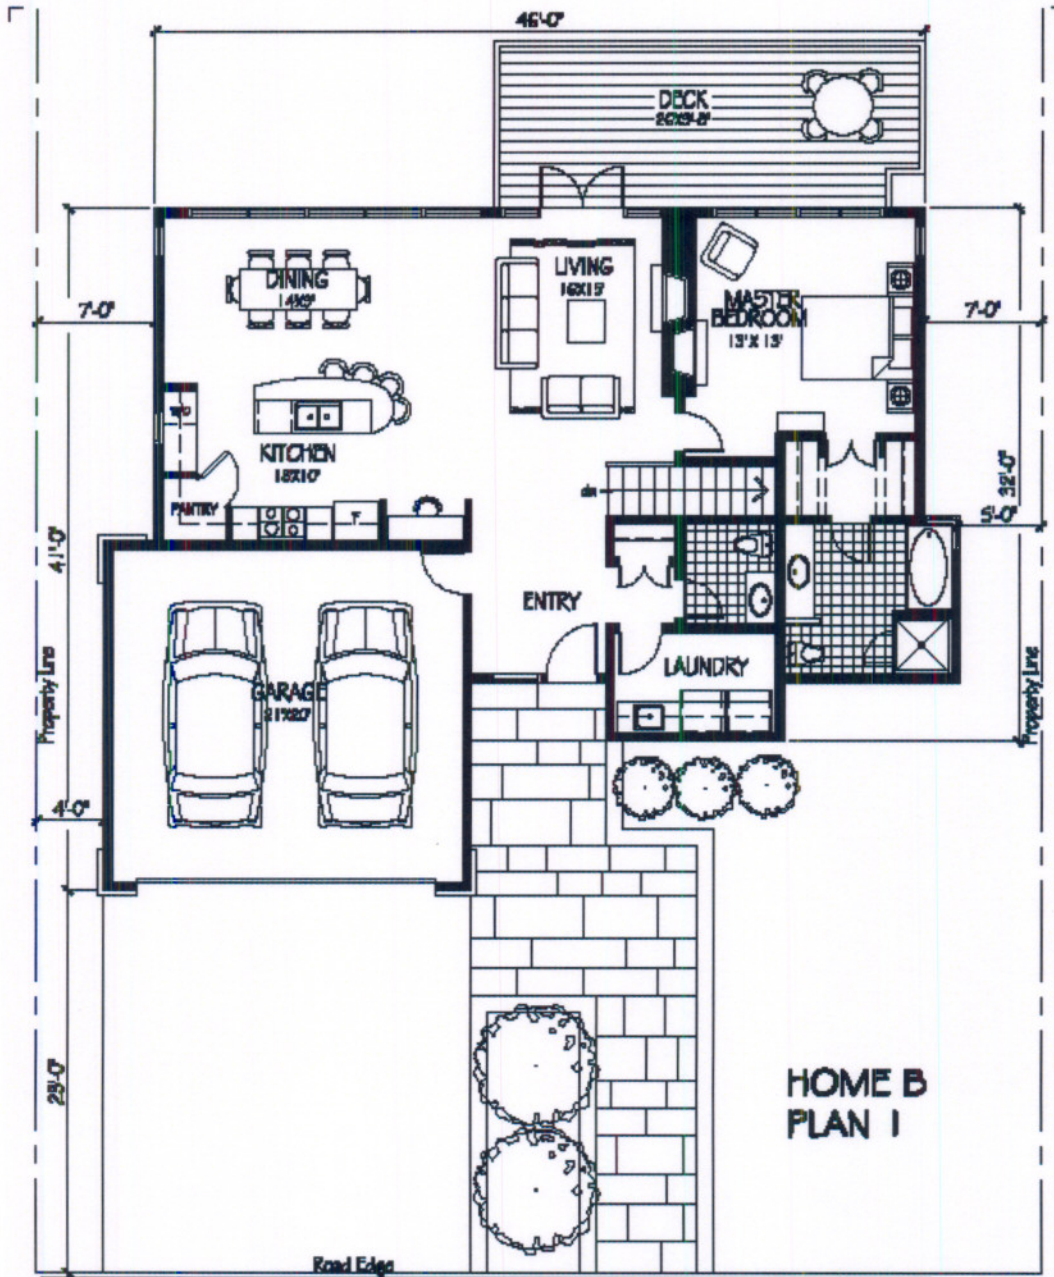

# ADVENTURE BAY HOMES

TAVISTOCK PROPERTIES LTD.

APRIL 2005

HOME B

ELEVATION 1

SCALE :  $\frac{1}{8}'' = 1'-0''$

# ADVENTURE BAY HOMES

TAVISTOCK PROPERTIES LTD.

APRIL 2005

MAIN FLOOR = 1222 SF

TOTAL AREA = 2096 SF

SCALE :  $\frac{1}{8}'' = 1'-0''$